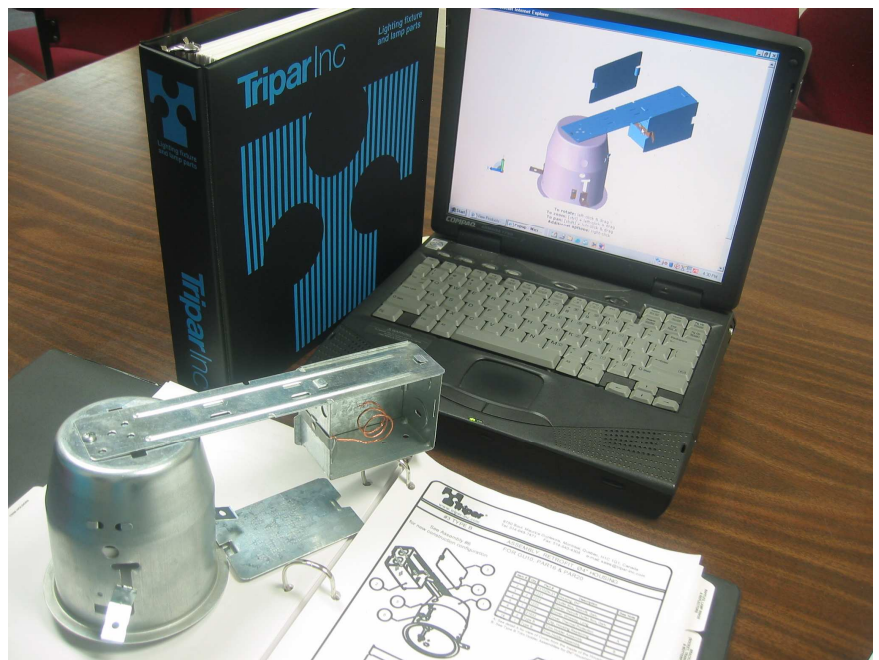

New Product Bulletin – New Print & On-line Catalog

March, 2005

We are pleased to unveil our completely revamped catalogs. The *Light Fixture and Lamp Parts* catalog is now comprised of 10 sections, all of which contain product photos making it easier to visualize these decorative components. The *Recessed (Downlight) Parts* catalog contains 12 sections, most of which have compatibility charts to help you come up with part combinations that best suit your applications. Extensive isometric views make visualizing the highly functional parts a snap.

Best of all, our new on-line recessed catalog with search capabilities and 3-D image viewing, allows you to dynamically spin the part and zoom in on any feature! Catalog pages may also be viewed on-line in order to obtain overall dimensional information. Once you have found the items you are looking for, add them to your shopping cart with the quantity you would like quoted. As soon as you check out, you will receive a friendly e-mail confirming the details of your inquiry and that you will be contacted within a few days with your quotation.